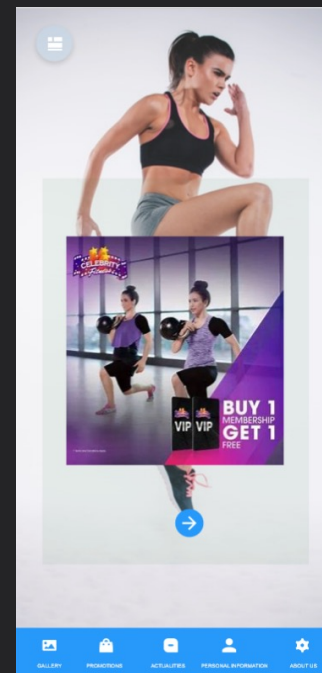

OUR PLANS

ACTUALITES

- On trouve toute les actualités et les vidéos de publicités ou d'entraînements..

OUR PLANS

ABOUT

- On trouve toute les coordonnées du gym.

04

HIGH FIDELITY WIREFRAME

PRODUCT DEMO

PRODUCT DEMO

PRODUCT DEMO

The background is a dark grey color with several abstract geometric shapes. On the left, there is a solid orange hexagon. In the top right, there is an orange outline of a hexagon. A large, semi-transparent dark grey hexagon is centered behind the text. There are also two white diagonal lines: one on the left side and one on the bottom right side. A small solid orange circle is located at the bottom right corner.