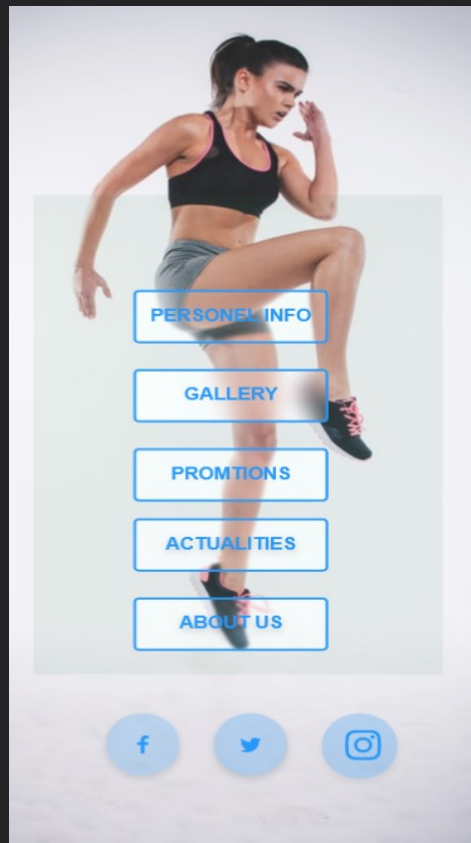

OUR PLANS

ACTUALITES

- On trouve toute les actualités et les vidéos de publicités ou d'entraînements..

OUR PLANS

ABOUT

- On trouve toute les coordonnées du gym.

04

HIGH FIDELITY WIREFRAME

PRODUCT DEMO

PRODUCT DEMO

PRODUCT DEMO

The background is a dark grey color with several abstract geometric shapes. On the left, there is a solid orange hexagon. In the top right, there is an orange outline of a hexagon. A large, semi-transparent dark grey hexagon is centered behind the text. There are also two white diagonal lines: one on the left side and one on the bottom right side. A small solid orange circle is located at the bottom right corner.