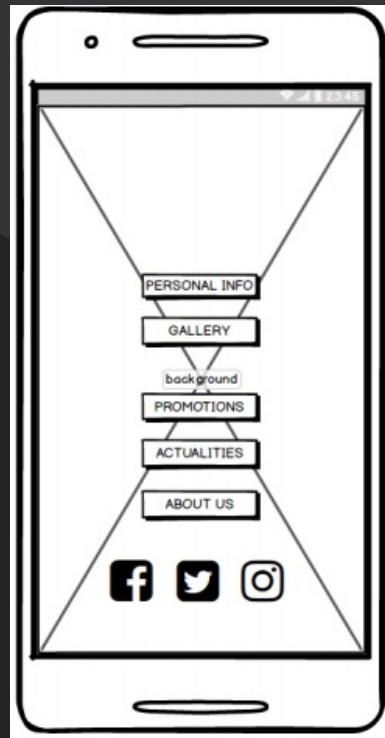

"All progress takes place outside the comfort zone."

Age:25

Work: Instagram

Influencer

Family: Single

Location: Tunisia

Character: Active

Personality

02

USER STORY

REVIEWS

03

LOW FIDELITY WIREFRAME

OUR PLANS

HOME

- Page d'accueil s'ouvre directement lorsque on lace l'app
- On trouve des boutons qui permettes de naviguer aux différents services offert.
- On trouve aussi les réseaux sociaux du GYM

OUR PLANS

Personal INFO

- Seulement les personnes inscrites au gym ont un espace personel

OUR PLANS

WORKOUT PLANS

- Cette page s'ouvre automatiquement après le login
- Cette page s'ouvre dès le clic sur « Personal Info » si on est déjà authentifié

PRODUCT DEMO

PRODUCT DEMO

PRODUCT DEMO

The background is a dark grey color with several abstract geometric shapes. On the left, there is a solid orange hexagon. In the top right, there is an orange outline of a hexagon. A large, semi-transparent dark grey hexagon is centered behind the text. There are also two white diagonal lines: one on the left side and one on the bottom right side. A small solid orange circle is located at the bottom right corner.