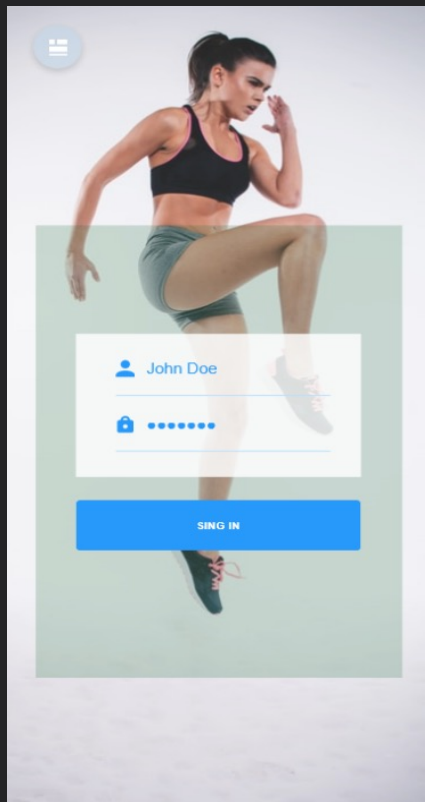

OUR PLANS

ACTUALITES

- On trouve toute les actualités et les vidéos de publicités ou d'entraînements..

OUR PLANS

ABOUT

- On trouve toute les coordonnées du gym.

04

HIGH FIDELITY WIREFRAME

PRODUCT DEMO

PRODUCT DEMO

PRODUCT DEMO

The background is a dark grey color with several abstract geometric shapes. On the left, there is a solid orange hexagon. In the top right, there is an orange outline of a hexagon. A large, semi-transparent dark grey hexagon is centered behind the text. There are also two white diagonal lines: one on the left side and one on the bottom right side. A small solid orange circle is located at the bottom right corner.