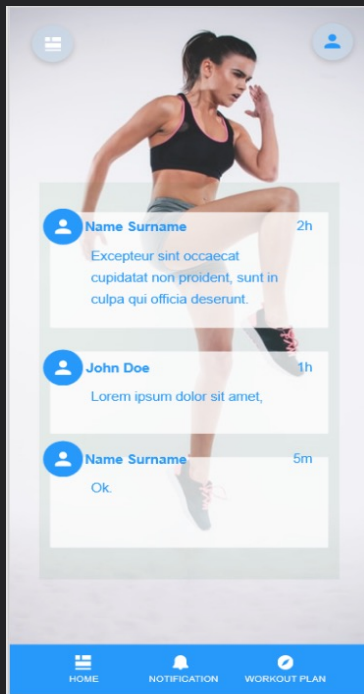

OUR PLANS

ACTUALITES

- On trouve toute les actualités et les vidéos de publicités ou d'entraînements..

OUR PLANS

ABOUT

- On trouve toute les coordonnées du gym.

04

HIGH FIDELITY WIREFRAME

PRODUCT DEMO

PRODUCT DEMO

PRODUCT DEMO

The background is a dark grey color with several abstract geometric shapes. On the left, there is a solid orange hexagon. In the top right, there is an orange outline of a hexagon. A large, semi-transparent dark grey hexagon is centered behind the text. There are also two white diagonal lines: one on the left side and one on the bottom right side. A small solid orange circle is located at the bottom right corner.