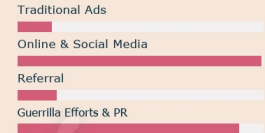

Preferred Channels